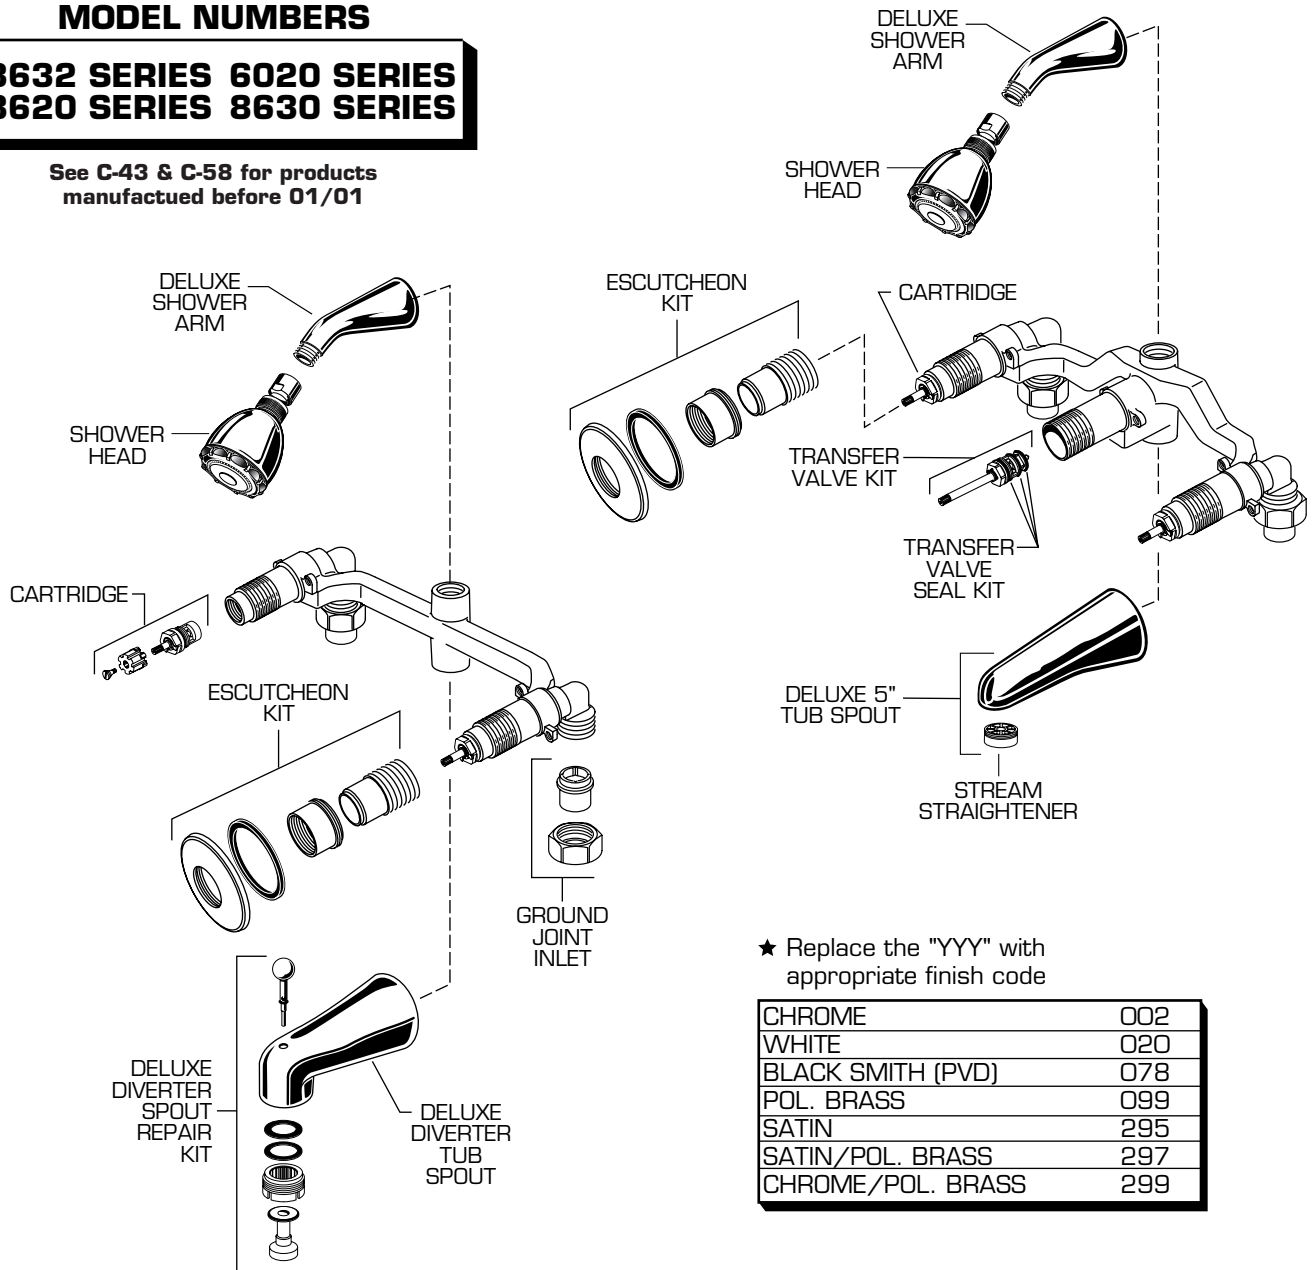

AMARILIS

TWO and THREE HANDLE BATH/SHOWER MODEL NUMBERS

**3632 SERIES 6020 SERIES
8620 SERIES 8630 SERIES**

See C-43 & C-58 for products
manufactured before 01/01

American Standard

★ Replace the "YYY" with appropriate finish code

CHROME	002
WHITE	020
BLACK SMITH (PVD)	078
POL. BRASS	099
SATIN	295
SATIN/POL. BRASS	297
CHROME/POL. BRASS	299

REPAIR PARTS	DESCRIPTION	PART NUMBER ★	PKG QTY
	See Amarilis Jasmine & Iris Handles In Section E		
Handle Parts Faucet Parts	Cartridge	028610-0070A	1
	Transfer Valve Kit	012316-0070A	1
	Transfer Valve Seal Kit	012325-0070A	1
	Ground Joint Inlet	075060-0070A	1
	Escutcheon Kit	060453-YYY0A	1
Trim Parts	Deluxe 5" Tub Spout	023574-YYY0A	1
	Stream Straightener	028678-0070A	1
	Deluxe Diverter Tub Spout	023572-YYY0A	1
	Deluxe Diverter Spout Repair Kit	012653-YYY0A	1
	Deluxe Shower Arm	M900500-YYY0A	1
	Shower Head	M953580-YYY0A	1